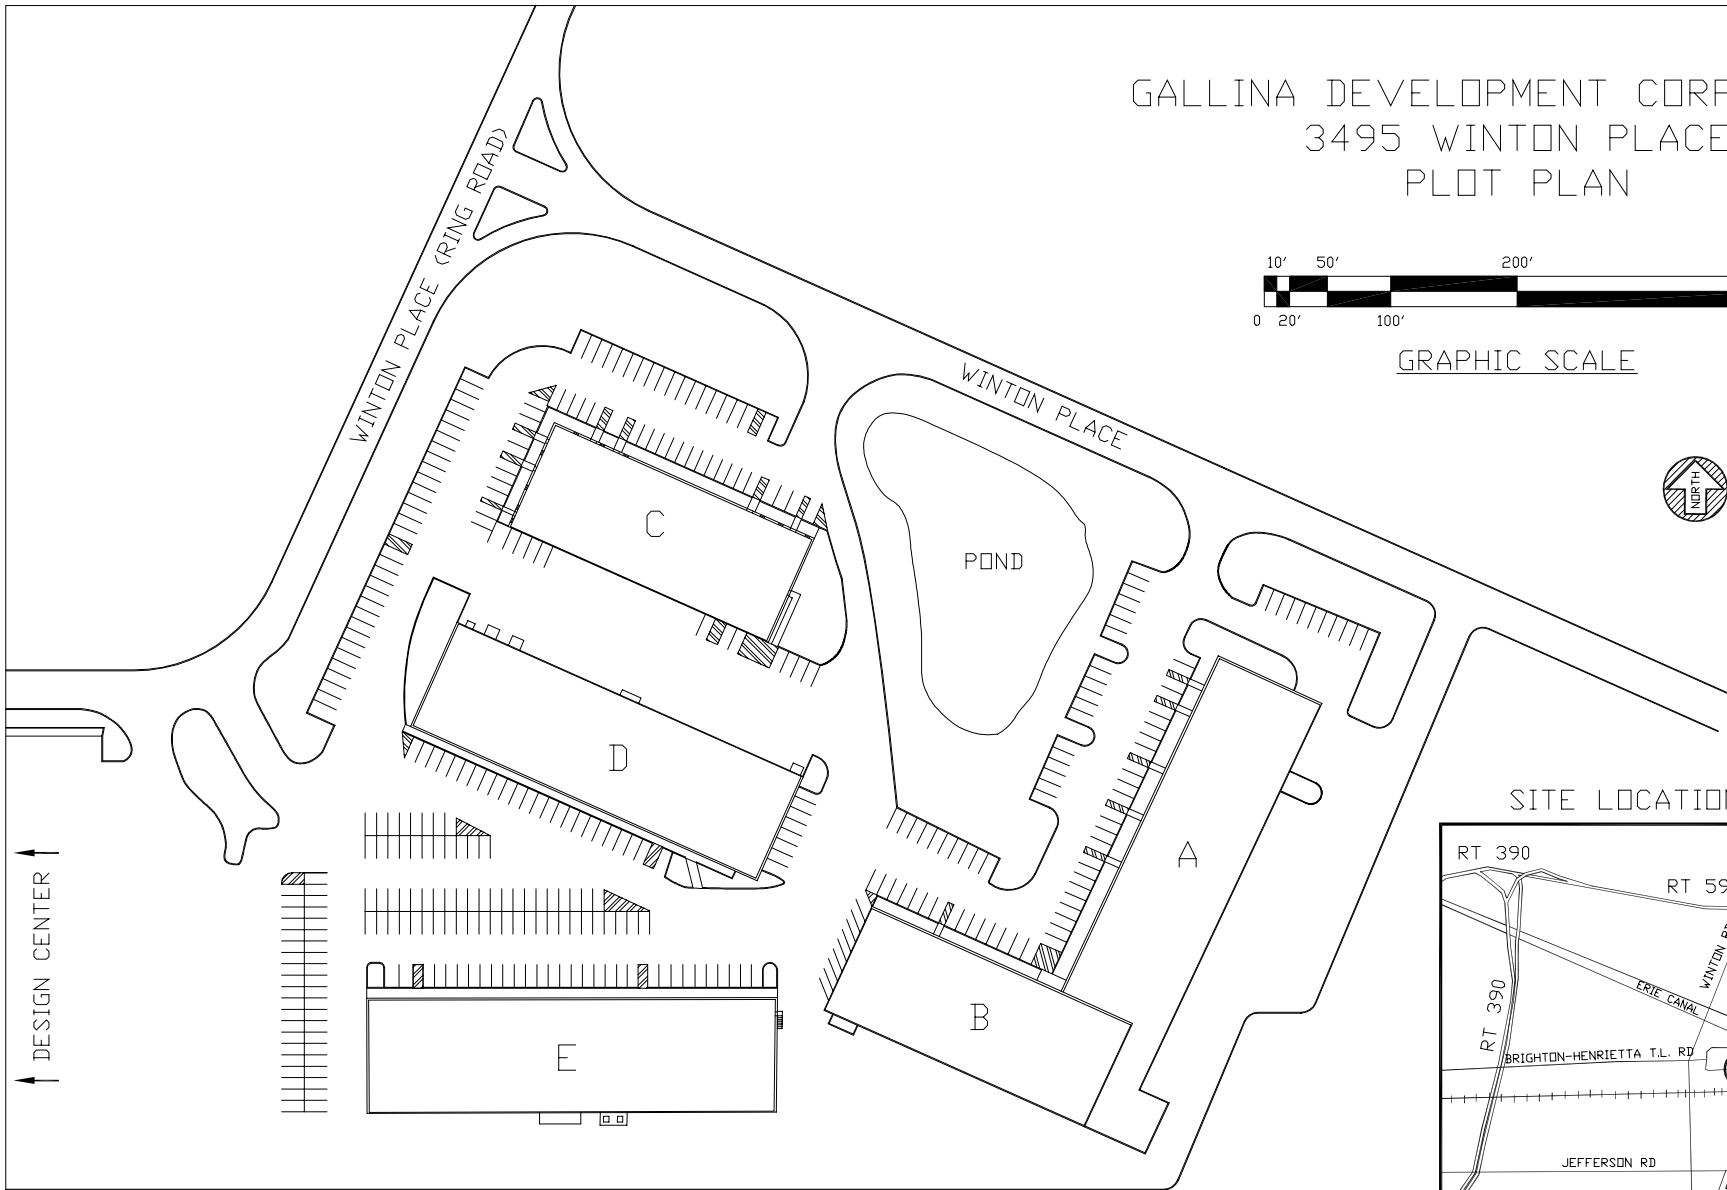

GALLINA DEVELOPMENT CORPORATION  
3495 WINTON PLACE  
PLOT PLAN

GRAPHIC SCALE

SITE LOCATION KEY PLAN